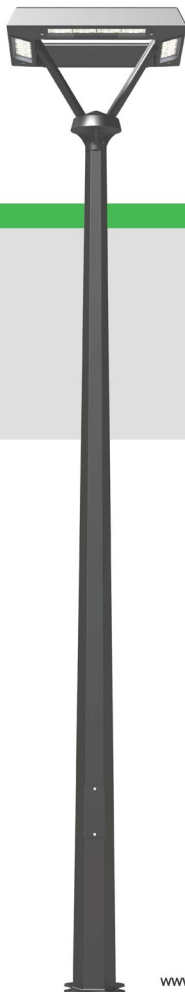

ANDROMEDA

RO-P4029

MANDANA

RO-P4028