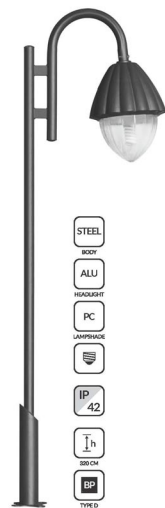

KARO 1
RO-P4626