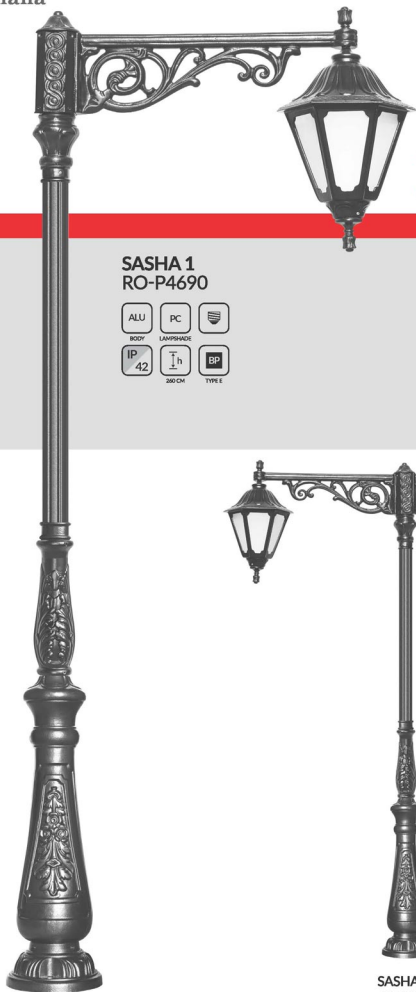

SASHA 2
RO-P4691

OUTDOOR LIGHTS

CLASSIC LIGHTS

Roshana®

SASHA SERIES