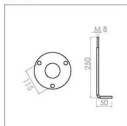

INSTALLATION TYPE

TYPE A