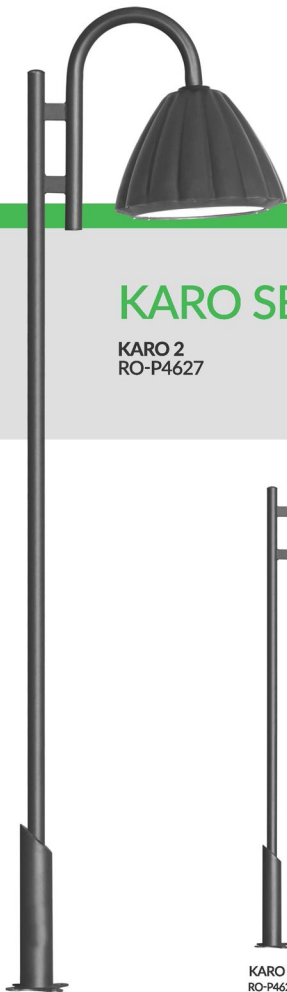

OUTDOOR LIGHTS

PARK LIGHTS

Roshana®

KARO SERIES

KARO 2
RO-P4627