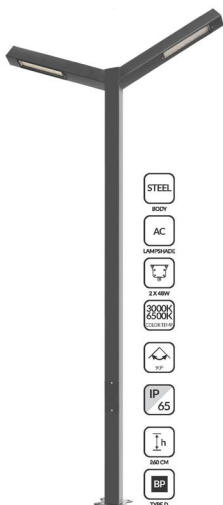

KARENA 2
RO-P4097