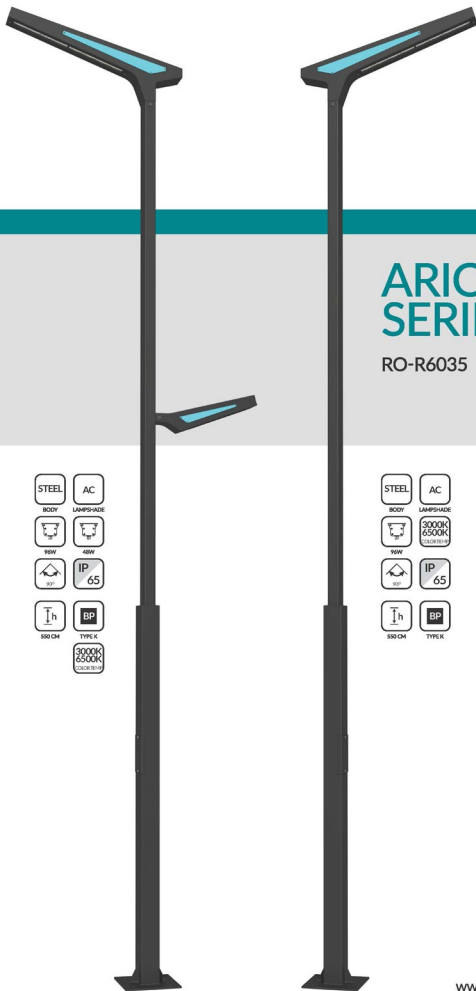

OUTDOOR LIGHTS
STREET LIGHTS

Roshana

ARIO SERIES

RO-R6035