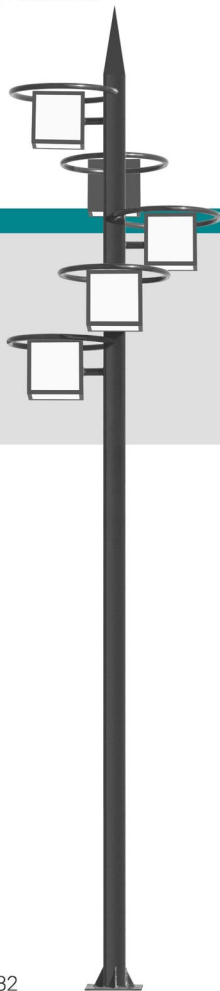

OUTDOOR LIGHTS

STREET LIGHTS

Roshana®

OTANA

RO-R7030