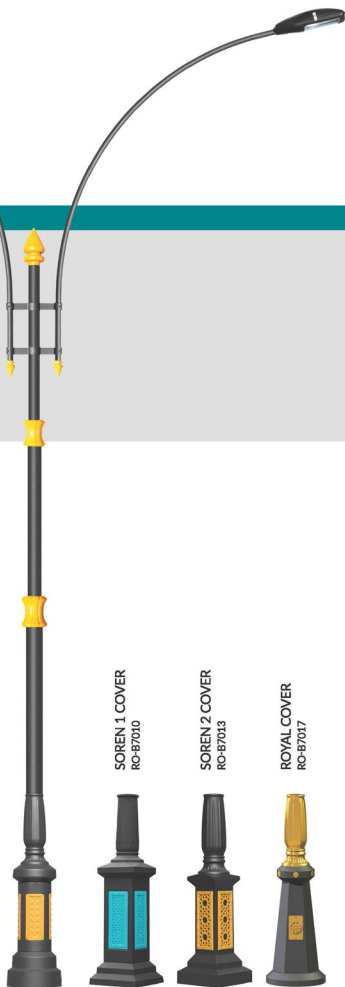

AGHIGH SERIES

RO-B8090