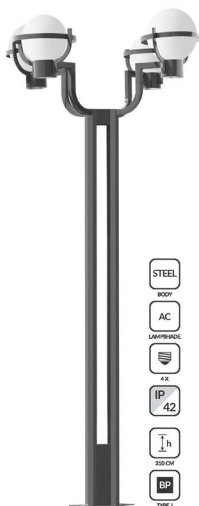

ATLAS
RO-P4644