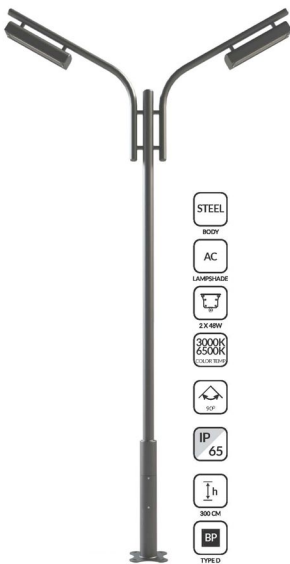

ANDROMEDA

RO-P4029

MANDANA

RO-P4028

ANGEL SERIES

ANGEL 1
RO-P4030

ANGEL 2
RO-P4032

OUTDOOR LIGHTS
PARK LIGHTS