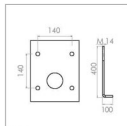

INSTALLATION TYPE

TYPE F