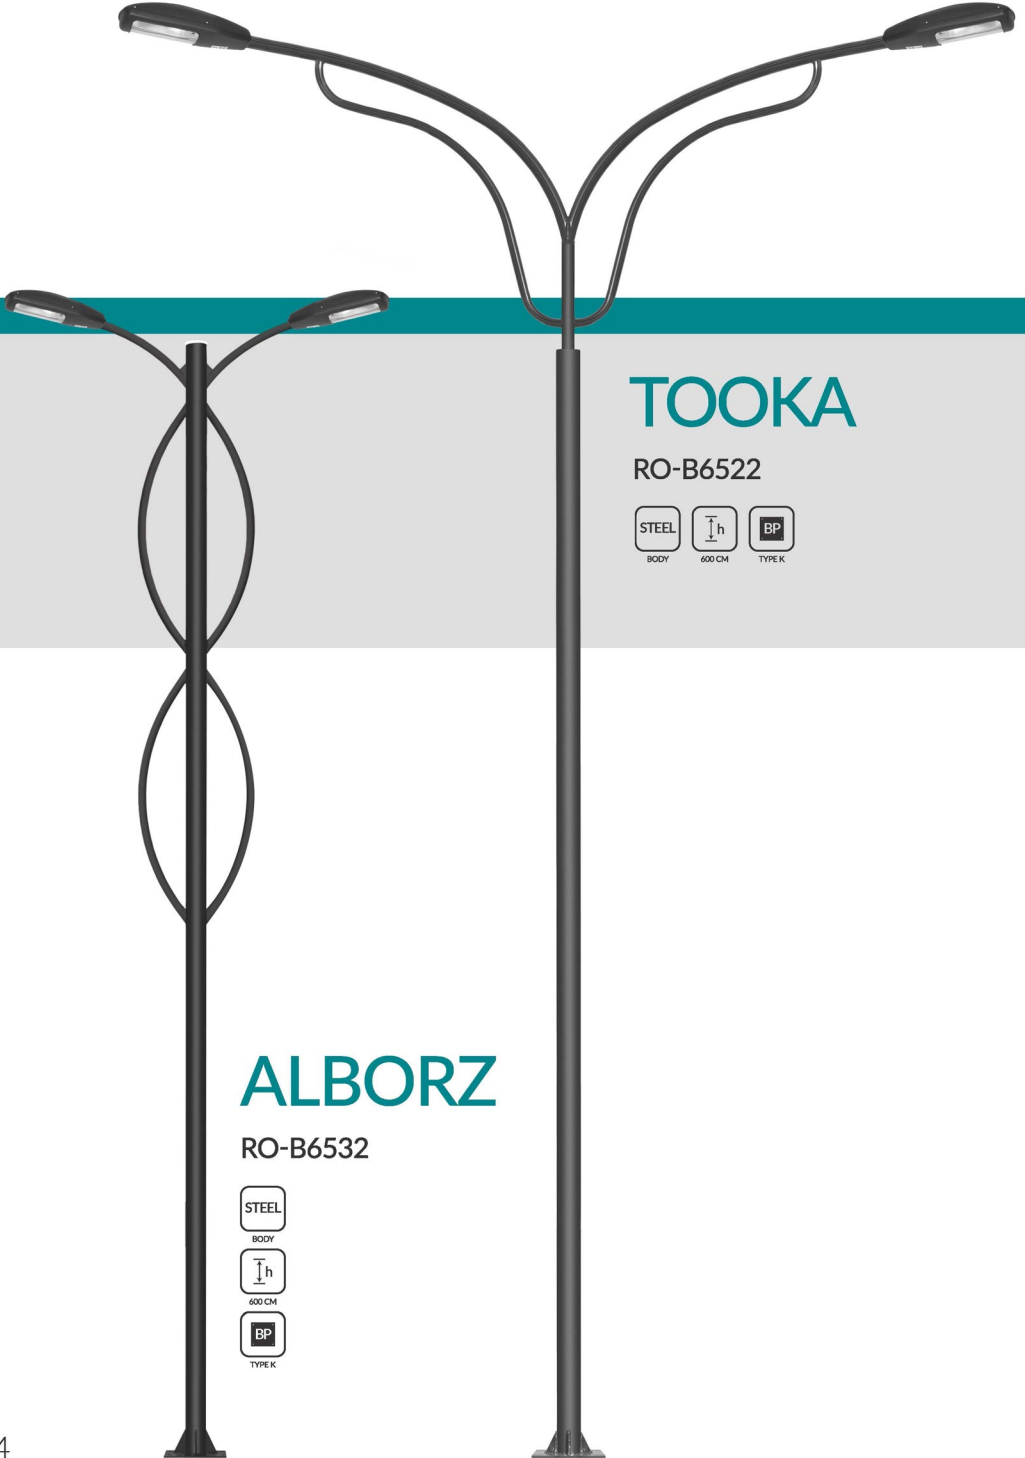

OUTDOOR LIGHTS

STREET LIGHTS

Roshana®

TOOKA

RO-B6522

STEEL BODY   600 CM   BP TYPE K

ALBORZ

RO-B6532

STEEL BODY   600 CM   BP TYPE K