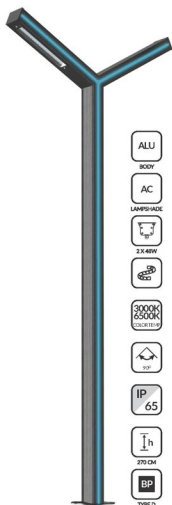

ILIYA SERIES

ILIYA 1 RO-P4177

ILIYA 2
RO-P4277