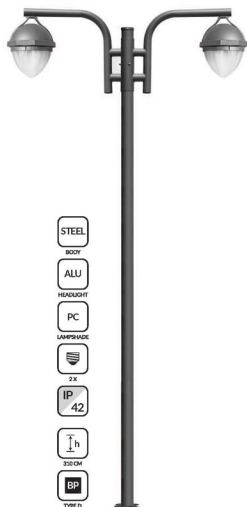

OUTDOOR LIGHTS

PARK LIGHTS

Roshana®

AFTAB SERIES

AFTAB 2
RO-P4037

AFTAB 1
RO-P4027

AFTABGARDAN SERIES

AFTABGARDAN 1 RO-P4017