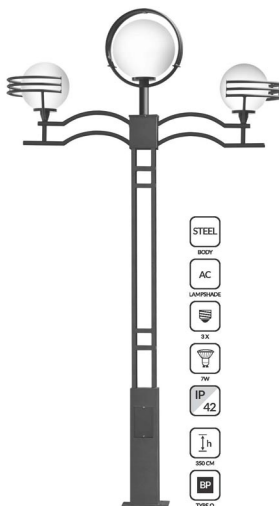

ROJAN
RO-P4630