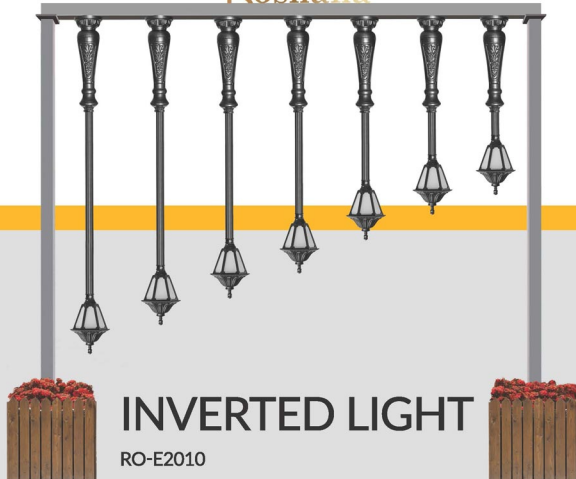

INVERTED LIGHT

RO-E2010