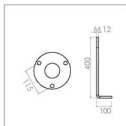

INSTALLATION TYPE

TYPE B