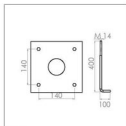

INSTALLATION TYPE

TYPE E