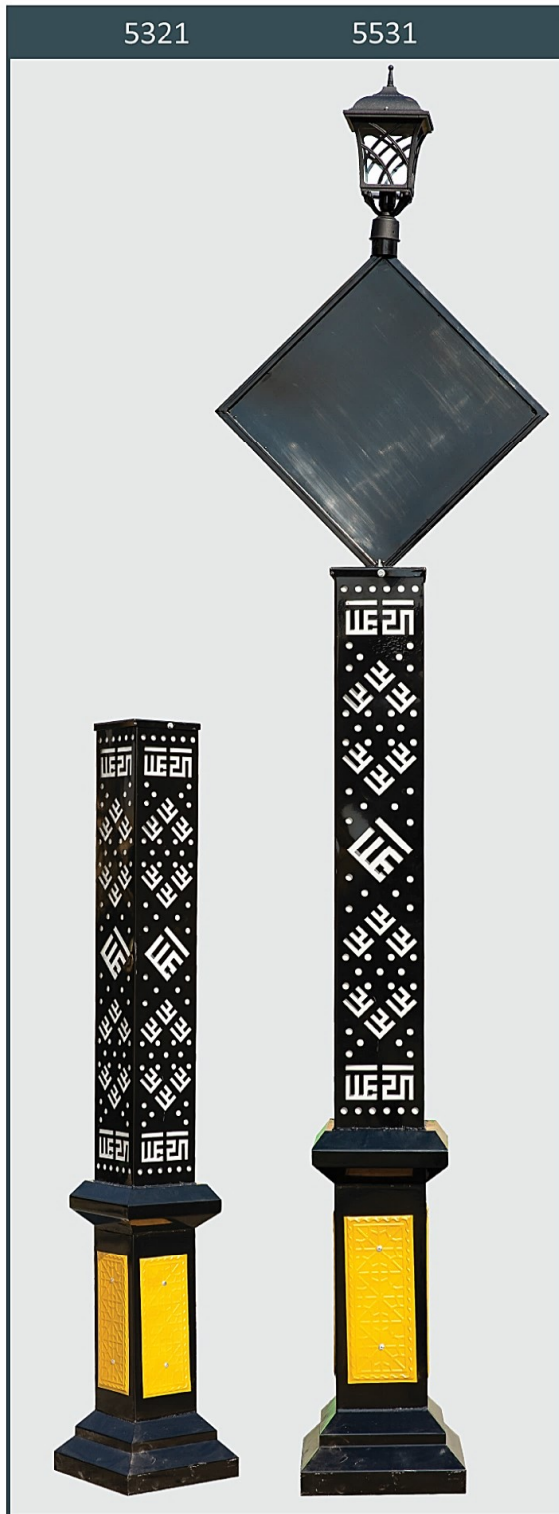

MODERN

NEO-CLASSIC

LIGHTING PARTS

URBAN

& DECORATIVE
PROJECTORS

LINER & LAMP

مشخصات فنی

ارتفاع: ۲ و ۳ متر

جنس: تمام فولاد

مدل: با تابلو، بدون تابلو