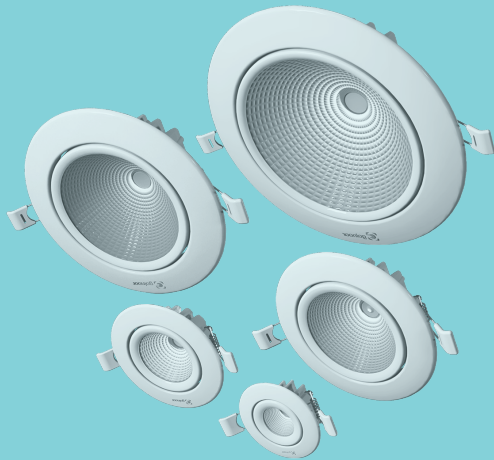

50 W

L595xW595xH40 mm

120 Lm/W

L₇₀ 70,000 hrs

High PF

High PF

Indoor | LED Recessed Ceiling Light

Indoor | LED Recessed Ceiling Light