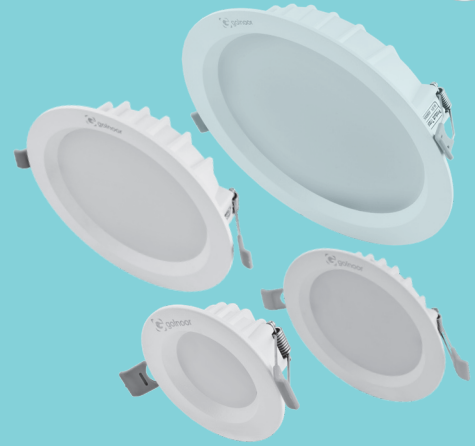

L620xW620xH45 mm

18:120⁺⁵₀ 26:150⁺⁵₀ 33:200⁺⁵₀ mm

110 Lm/W

100 Lm/W

L₇₀ 70,000 hrs

L₇₀ 70,000 hrs

Indoor | LED Recessed Ceiling Light

Indoor | LED Recessed Ceiling Light