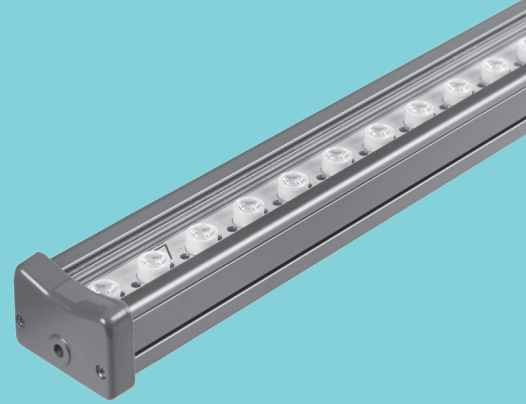

AZARAKHSH 3

چراغ خطی آذرخش 3

36 W

1000 mm

IP65

100 Lm/W

L₇₀ 70,000 hrs

Golden Champagne Anodized 1035