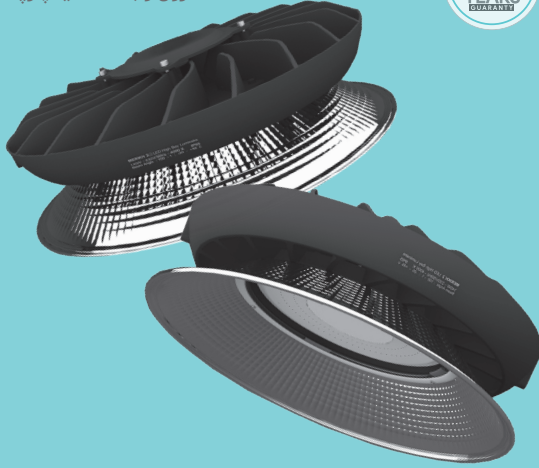

Indoor | LED Industrial Lighting

Indoor | LED Industrial Lighting

i Series
ماژول و بالاست یکپارچه